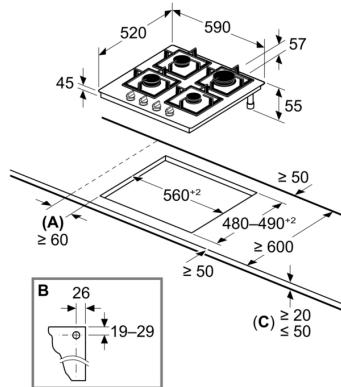

Technical Data

Appliance type: gas hob w integrated controls
 Built-in / Free-standing: Built-in
 Heating type: Gas
 Number of cooking zones: 4
 Type of control setting devices: sword knobs
 Required niche size for installation (HxWxD): 45 x 560-560 x 480-490 mm
 Width of the appliance: 590 mm
 Dimensions: 45x590x520 mm
 Dimensions of the packed product (HxWxD): 150x660x580 mm
 Net weight: 15.9 kg
 Gross weight: 17.1 kg
 Residual heat indicator: Without
 Location of control panel: Front
 Basic surface material: Tempered glass
 Color of surface: Black
 Color of frame: Black
 Length electrical supply cord: 100 cm
 EAN code: 4242005437856
 Gas connection rating: 7500 W
 Fuse protection: 3 A
 Voltage: 220-240 V
 Frequency: 50; 60 Hz

Installation (gas types & measurements)

- Usable for: Nat gas L/LL G25/20mbar(DE)
- NG H/E 20mbar, E+ 20/25mbar
- Natural gas H 25 mbar (HU)
- Natural gas L 25 mbar (NL)
- Liquid gas G30,31 28-30/37mbar
- Liquid gas G30 37 mbar (PL)
- Liquid gas 50 mbar
- Pre-set for natural gas
- Nozzle set for LPG jets included. Connection to 28-30/37 mbar bottled gas. Nozzles for all other gas types can be ordered via the customer service. For nozzle change, please contact the customer service.
- Dimensions of the product (HxWxD mm): 57.4 x 590 x 520
- Required niche size for installation (HxWxD mm) : 45 x 560 x (480 - 490)
- Min. worktop thickness: 20 mm
- Power cord: 1 m
- Connected load: 7.5 KW
- frameless design: install the hob either flush or slightly raised on the worktop
- If installed flush, minimum worktop thickness is 30mm.

Series 4, Gas hob, 60 cm, Tempered glass, Black PNP6B6K40

Measurements in mm

A: Min. distance from the hob cut-out to the wall

B: Position of gas connection in the cut-out

C: With fitted oven underneath possibly more; see space requirements for the oven