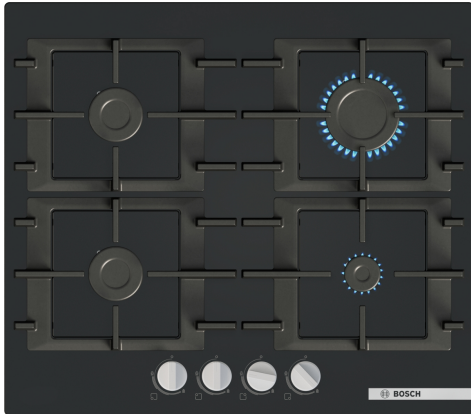

**Series 4, Gas hob, 60 cm, Tempered glass, Black
PNP6B6K40**

The gas hob with dishwasher suitable cast iron pan supports, Ergonomic sword dials, and a Main Switch for precise control.

- **Ergonomic sword dials:** with raised center for precise adjustments.
- **Tempered Glass:** for strength and aesthetic.
- **Dishwasher-suitable pan supports:** Easy, scrub-free cleaning.
- **Semi-continuous pan supports:** smaller for easy cleaning, yet providing a seamless cooking surface.
- **Safety gas cut-off:** ensures safety by instantly cutting off gas supply if the flame goes out.

Technical Data

Appliance type: gas hob w integrated controls
 Built-in / Free-standing: Built-in
 Heating type: Gas
 Number of cooking zones: 4
 Type of control setting devices: sword knobs
 Required niche size for installation (HxWxD): 45 x 560-560 x 480-490 mm
 Width of the appliance: 590 mm
 Dimensions: 45x590x520 mm
 Dimensions of the packed product (HxWxD): 150x660x580 mm
 Net weight: 15.9 kg
 Gross weight: 17.1 kg
 Residual heat indicator: Without
 Location of control panel: Front
 Basic surface material: Tempered glass
 Color of surface: Black
 Color of frame: Black
 Length electrical supply cord: 100 cm
 EAN code: 4242005437856
 Gas connection rating: 7500 W
 Fuse protection: 3 A
 Voltage: 220-240 V
 Frequency: 50; 60 Hz

Optional accessories

HEZ32WA00 Wireless food thermometer
 HEZ9SE040 4 pieces Set

Series 4, Gas hob, 60 cm, Tempered glass, Black PNP6B6K40

The gas hob with dishwasher suitable cast iron pan supports, Ergonomic sword dials, and a Main Switch for precise control.

Design

- Tempered glass surface, Black
- Cast iron pan supports with rubber feet

Usage convenience

- Design co-ordinated control dials, front: easily access dials in front with strong grip for effortless turning.
- Ignition via control dials: just push and turn the dials to ignite the flame.